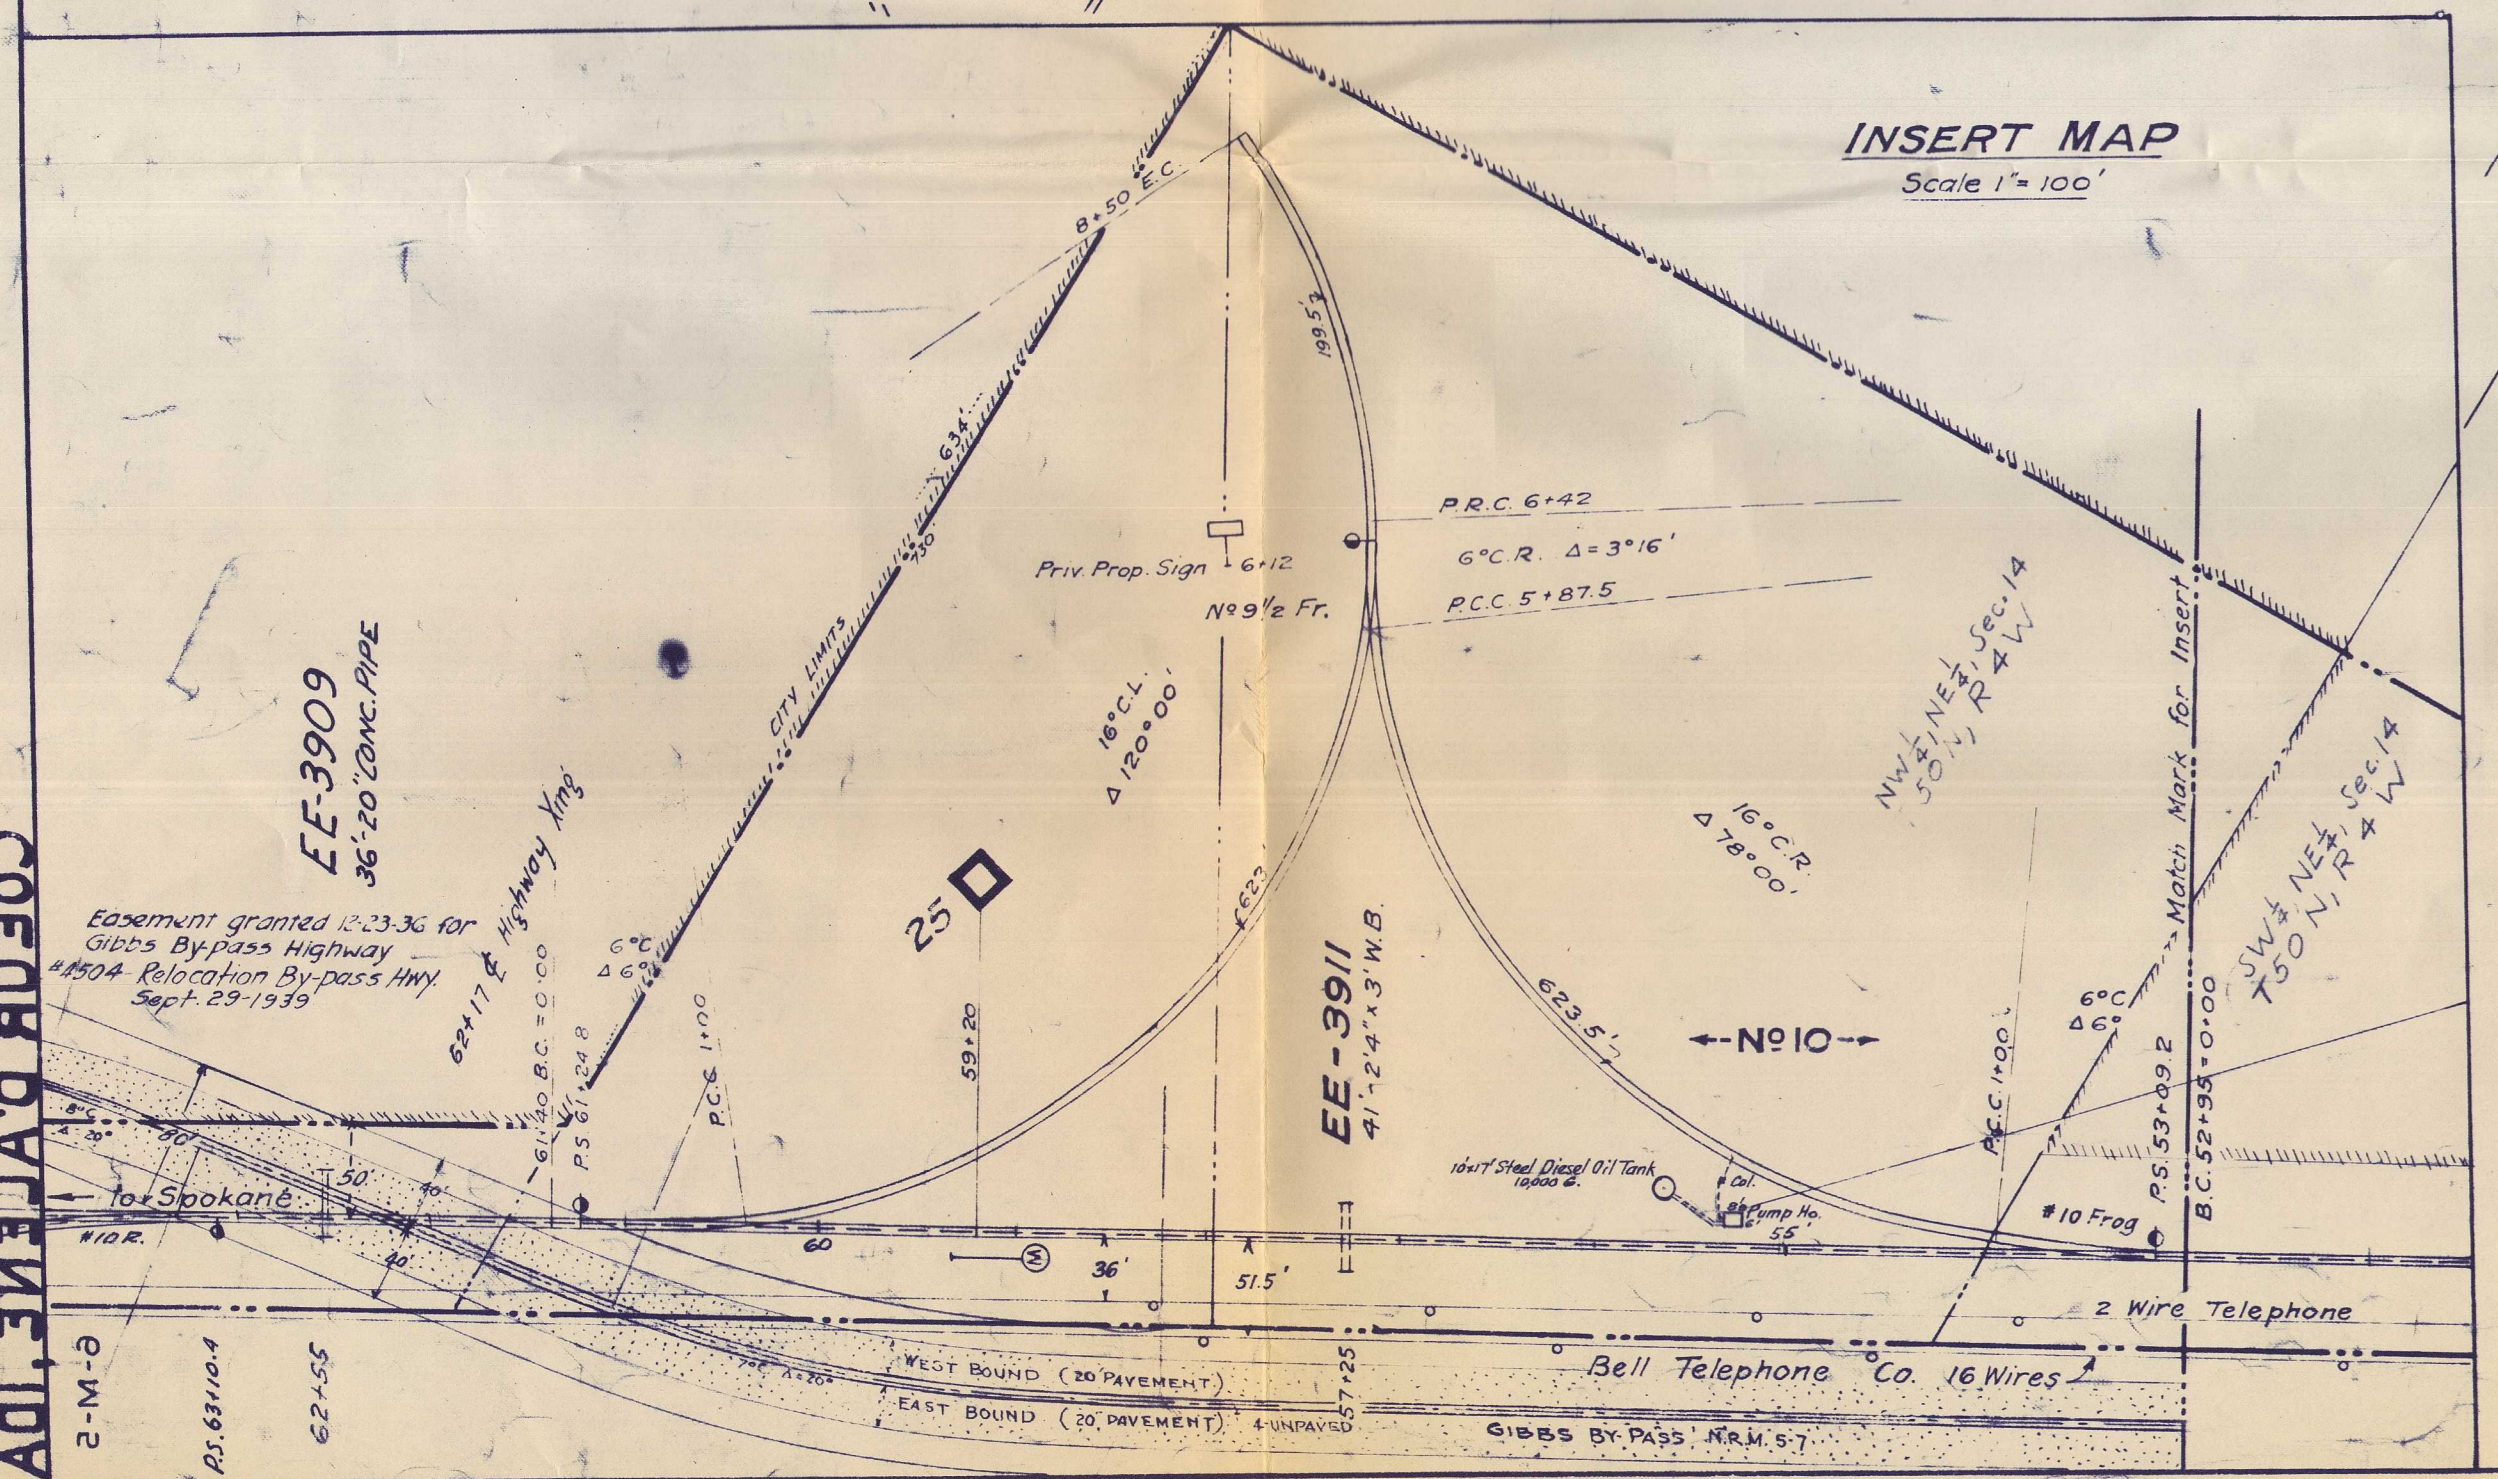

NO.	DATE	DESCRIPTION
1	1/1/1915	Original Map
2	1/1/1915	Revised Map
3	1/1/1915	Revised Map
4	1/1/1915	Revised Map

Cascade Rail Foundation www.milwelectric.org
COEUR D'ALENE
KOOTENAI CO., IDAHO
 STATION MAP
 LANDS, TRACKS & STRUCTURES
CHICAGO MILWAUKEE ST. PAUL & PACIFIC R.R.CO.
 OPERATED BY THE
 CHICAGO, MILWAUKEE ST. PAUL & PACIFIC R.R.CO.
 IDAHO DIVISION COEUR D'ALENE LINE.
 STATION 59+45 TO STATION 5+02
 SCALE 1"=100 DEC. 1928
 OFFICE OF ASST. CHIEF ENGR.
 SEATTLE, WASH.

COEUR D'ALENE, IDAHO

For Record of AFE's previous to Dec 26, 1928 see previous Map dated Nov. 1, 1915.

S-1-21
67-5-1-21